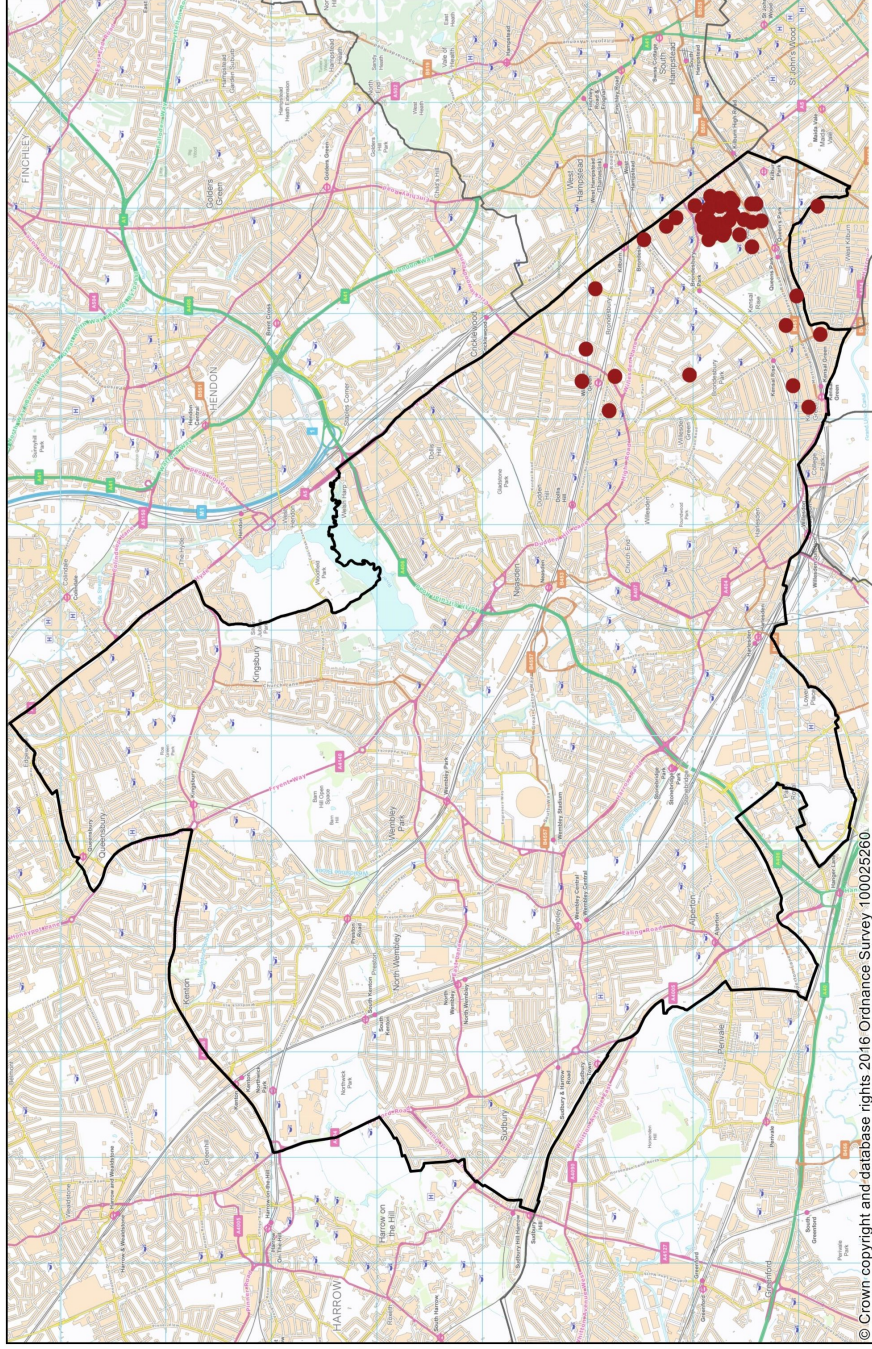

Appendix D: Borough Map of Bike Hangar Requests

1:50000

16  
September  
2016

0 1 2 kilometres